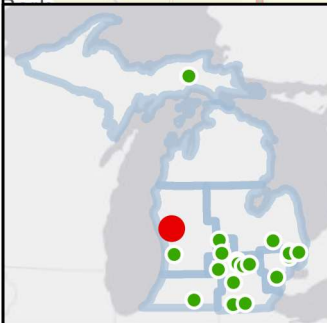

MAPLE ISLAND ROAD CLOSED:
South River Drive to Sweeter Road

NEWAYGO COUNTY
MUSKEGON COUNTY

**MDOT LOCAL AGENCY BRIDGE BUNDLE PROGRAM
MUSKEGON COUNTY-BROOKS CREEK BRIDGE
MAPLE ISLAND ROAD DETOUR**

MAP ID: 16	CONDITION: Serious/Critical
STRUCTURE: 7660	AGENCY: Muskegon County Road Commission
OWNER: MUSKEGON COUNTY	CONTACT: Ken Hulka
YEARBUILT: 1985	EMAIL: khulka@muskegoncountyroads.org

Bridge Location: 43.322643, -86.039020

- Closed Road
- 128th St Detour
- Thru Traffic Detour
- Boat Launch Detour

0 1.25 2.5 Mi